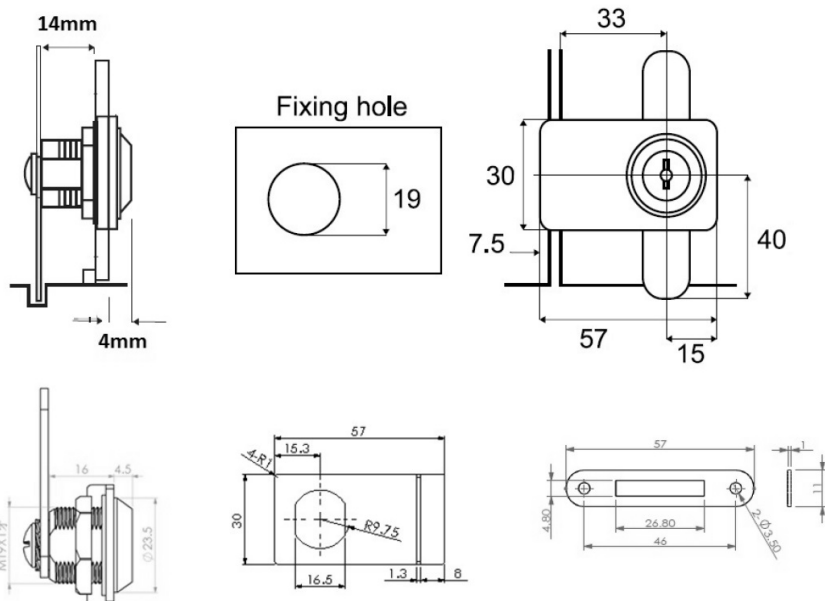

PRODUCT SHEET

Description:

Glass Door Lock 916, CPL, 180DG, Str. Cam A04, CK:SISO, W/ Striker & Front Plate

Item number:

14.09.048-1

Units	Box	Carton	HS Code	Barcode
Pcs.	12	240	8301300000	
5704866045827				